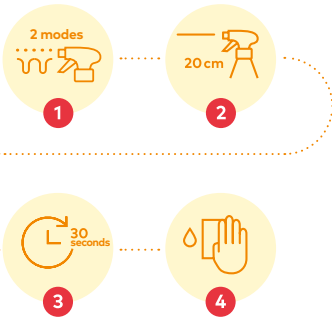

97%
BIODEGRADABLE

NO SURFACE DAMAGE

2 MODES
ACTIVE FOAM

Highly effective
Use the Active Foam mode and remove even the most ingrained and stubborn dirt.

- 1 Move the nozzle to the ON position and select the spray mode.
- 2 Spray the product on the surface to be cleaned from a distance of about 20 cm.
- 3 Apply with a sponge or cloth and wait for 30 seconds.
- 4 Wipe the surface with a damp cloth. Dry with paper.

 Discard the first juice after cleaning.

Technical specs

Size	750ml 25,36 fl oz	pH	11
Appearance	Transparent liquid	Solubility	Totally soluble in water
Density at 20°C	1,015 g/cc	Application	Apply undiluted